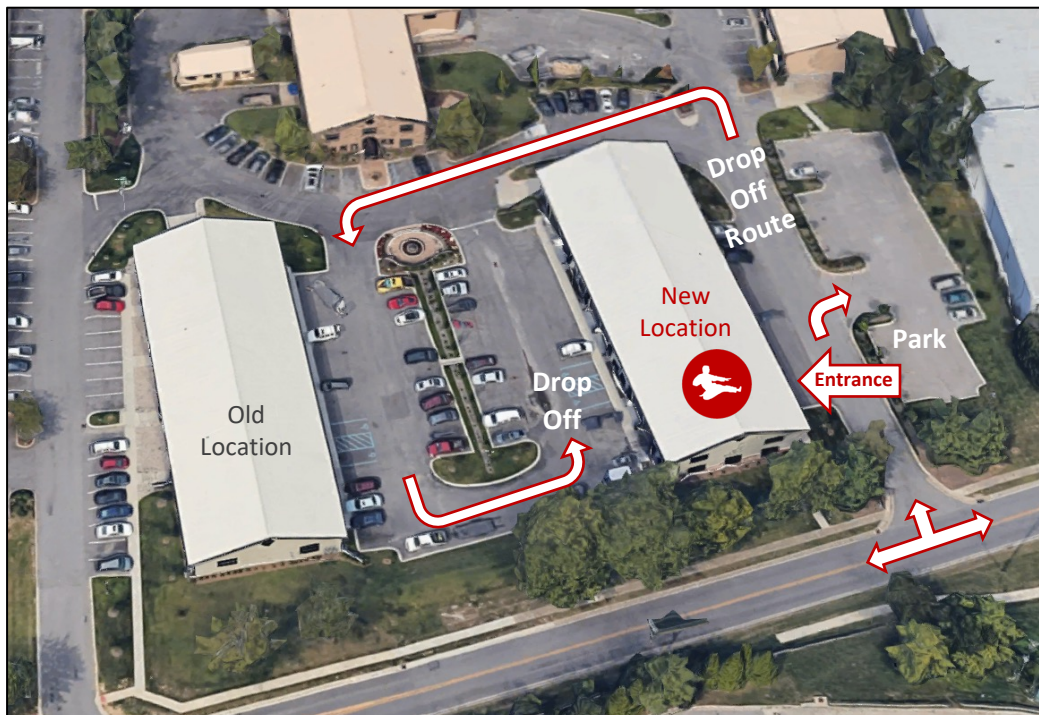

# PARKING & DROP-OFF INSTRUCTIONS

Mission Martial Arts  
12224 Aiken Road  
Suite 307

**PARKING:** Parking is available directly in front of the building and in the open parking lot directly across from our front doors. If parking in the back, please remember not to block anyone's garage doors.

**DROP-OFF:** Enter on either O'Byrne or Commercial Drive and drop off at the back entrance of MMA. The parking lot behind us has a one-way flow, so please watch carefully and follow the correct flow.

**PICK-UP:** Park either near the front or back entrance and walk up to meet your student. We ask that you not have your students walk across the parking lots alone to find you.

We encourage parents to watch class from time to time. Please remember to sit quietly during class. No talking or other noises that would distract from class. Thank you!